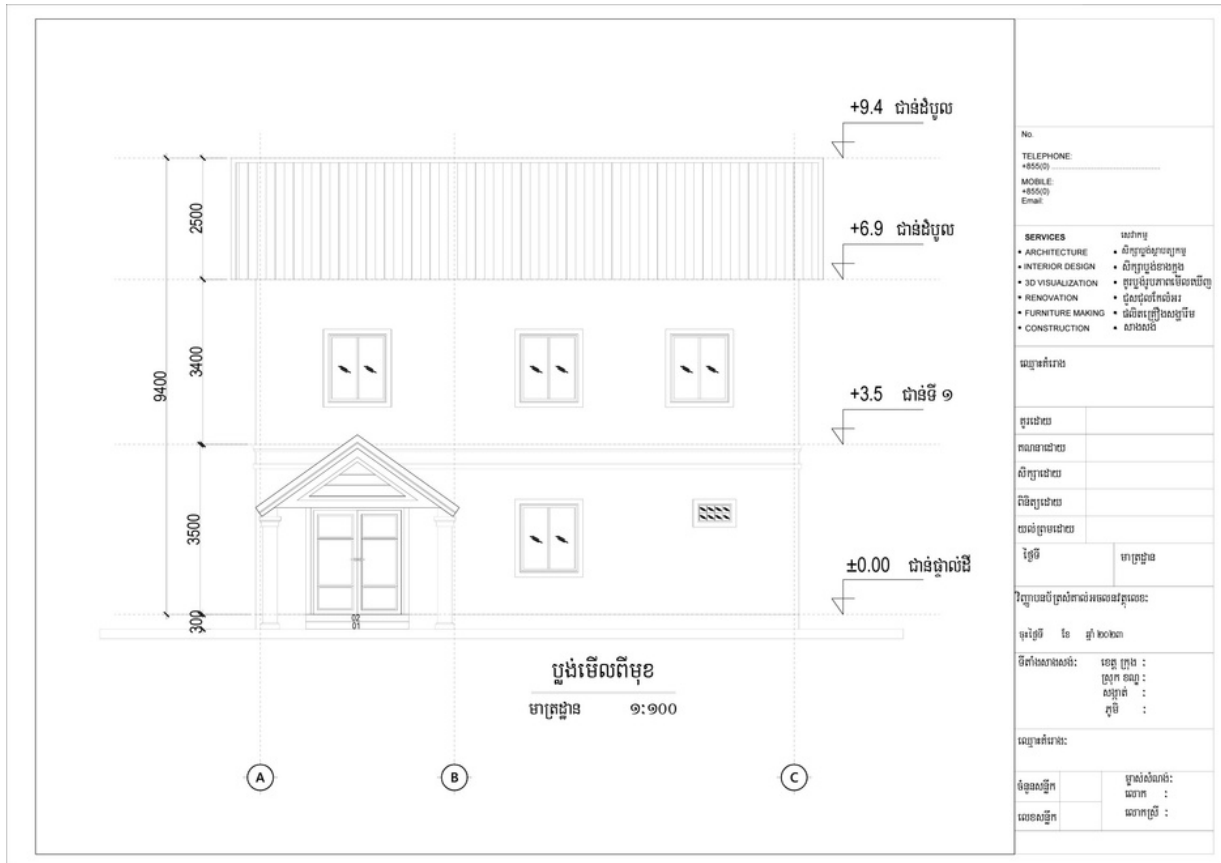

THE BUILDING

No.	
TELEPHONE: +855(0)	
MOBILE: +855(0)	
Email:	
SERVICES • ARCHITECTURE • INTERIOR DESIGN • 3D VISUALIZATION • RENOVATION • FURNITURE MAKING • CONSTRUCTION	
អង្គការ • ដឹកនាំគម្រោងស្រាវជ្រាវ • ដឹកនាំគម្រោងសាងសង់ • គម្រោងប្រកាសប្រើប្រាស់ប្រព័ន្ធ • ជួសជុលកែលម្អ • ផលិតគ្រឿងសម្បត្តិ • សាងសង់	
ឈ្មោះគម្រោង	
គ្រូរចនា	
គណនេយ្យ	
សិក្សាជោគ	
ពិធីសូត្រ	
យល់ព្រមជោគ	
ថ្ងៃទី	មាត្រដ្ឋាន
វិញ្ញាបនបត្រគ្រប់គ្រងគម្រោងអន្តរជាតិ	
ចុះថ្ងៃទី ០២ ខែ ម្ភា ២០២៣	
ទីតាំងសាងសង់:	ខេត្ត ក្រចេះ : ស្រុក ឧត្តុង្គ : សង្កាត់ : ភូមិ :
ឈ្មោះគម្រោង:	
ទំនួលខ្លី	ម្ចាស់សំណង់:
លេខទំនួលខ្លី	លេខ : លេខត្រួត :